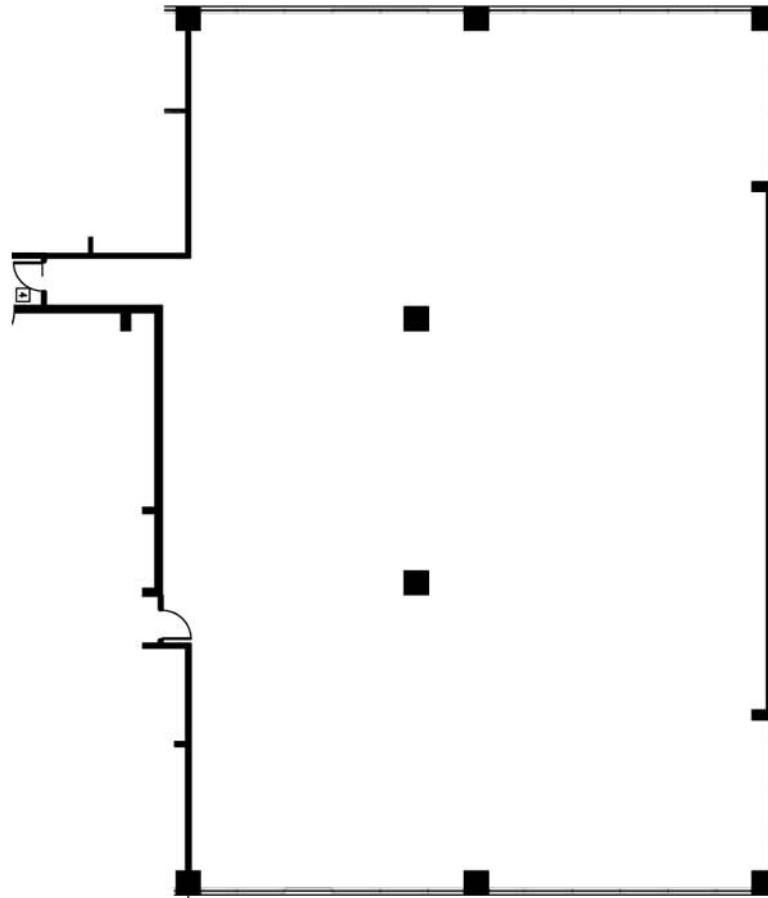

Two City Place

1000 Throckmorton Street, Fort Worth, Texas 76107

Suite 560 - 6,750 RSF

PELTON
COMMERCIAL REAL ESTATE

FOR LEASING INFORMATION
Nanci Johnson-Plump or Jerry Bolz
817.806.4400
www.twocityplacefw.com