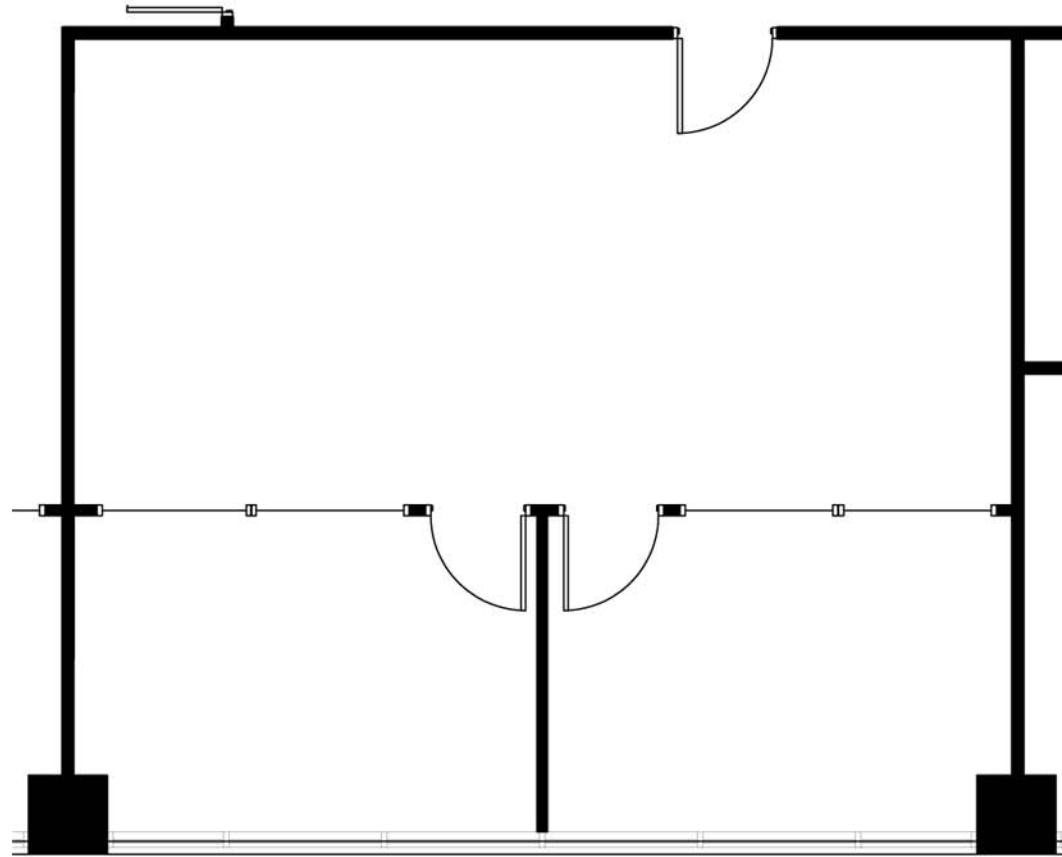

Two City Place

100 Throckmorton Street

Suite 510 - 887 rsf

For Leasing Information:
Nanci Johnson-Plump or Jerry Bolz
817.806.4400

THE OFFICES AT
Two City Place