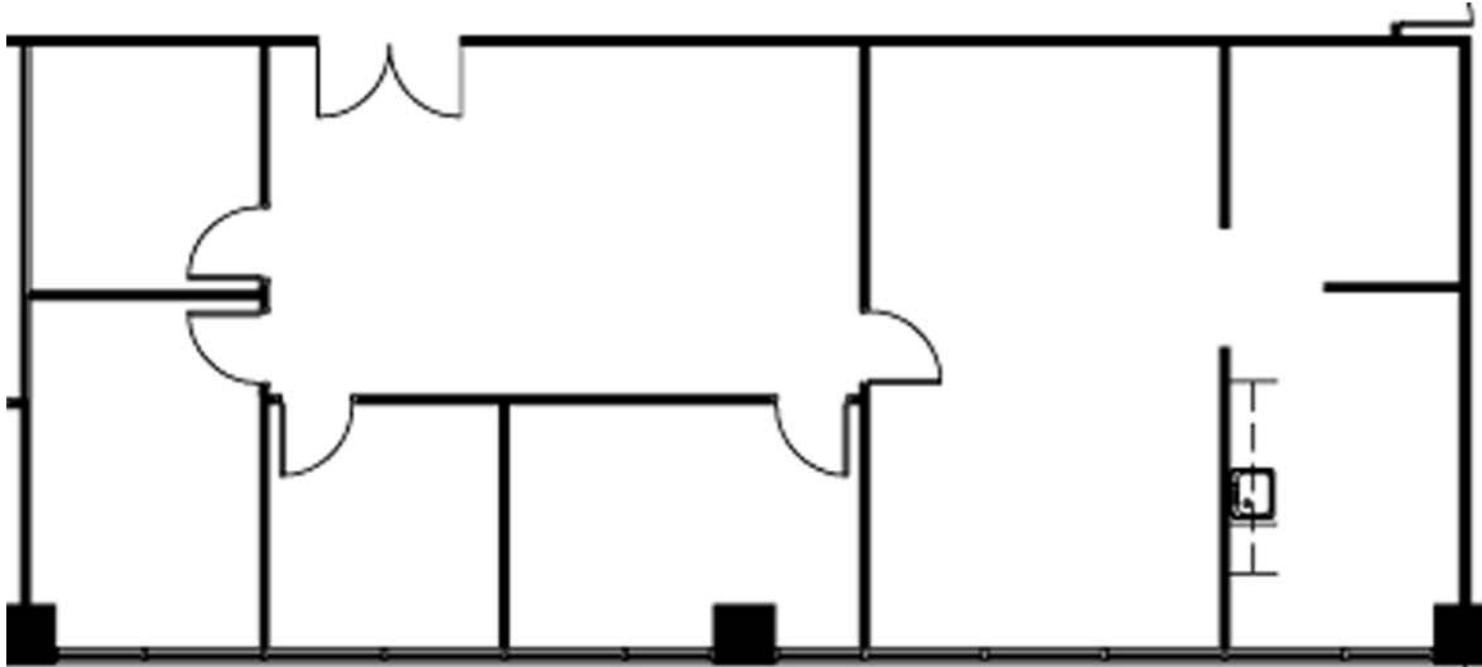

# Two City Place

100 Throckmorton Street

Suite 500 - 1,796 rsf

For Leasing Information:  
Nanci Johnson-Plump or Jerry Bolz  
817.806.4400

THE OFFICES AT  
**Two City Place**