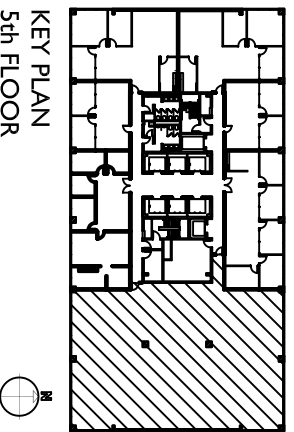

TWO CITY PLACE

SUITE 560
APPROX. 6,750 RSF

100 THROCKMORTON, FORT WORTH, TX 76102

KEY PLAN
5th FLOOR

idGROUP
09.04.07