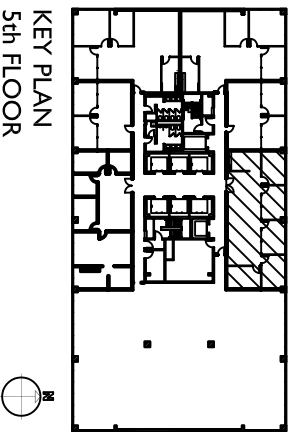

# TWO CITY PLACE

SUITE 550  
APPROX. 1,817 RSF

100 THROCKMORTON, FORT WORTH, TX 76102

KEY PLAN  
5th FLOOR

idGROUP  
09.04.07