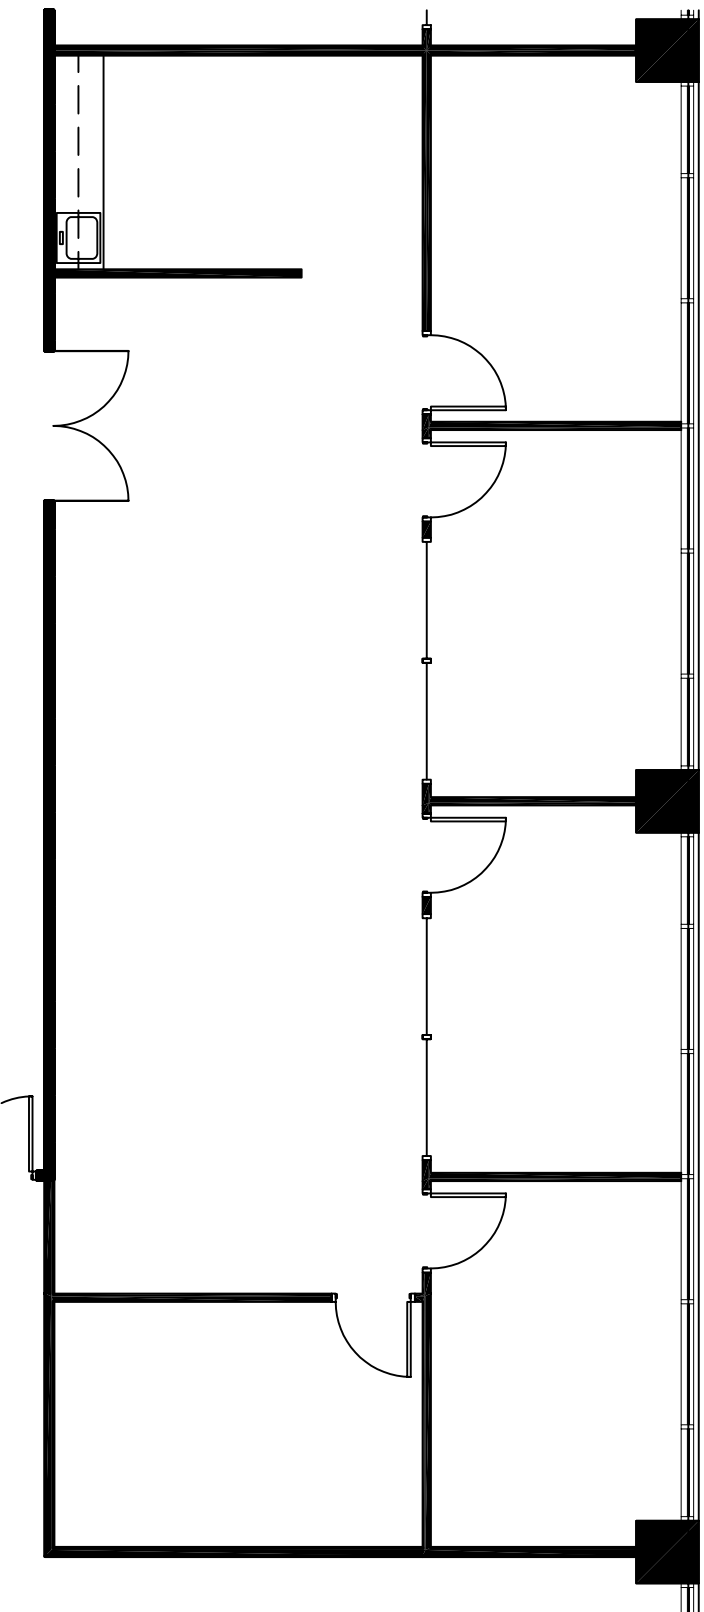

# TWO CITY PLACE

SUITE 550  
APPROX. 1,817 RSF

100 THROCKMORTON, FORT WORTH, TX 76102

KEY PLAN  
5th FLOOR

idGROUP  
09.04.07