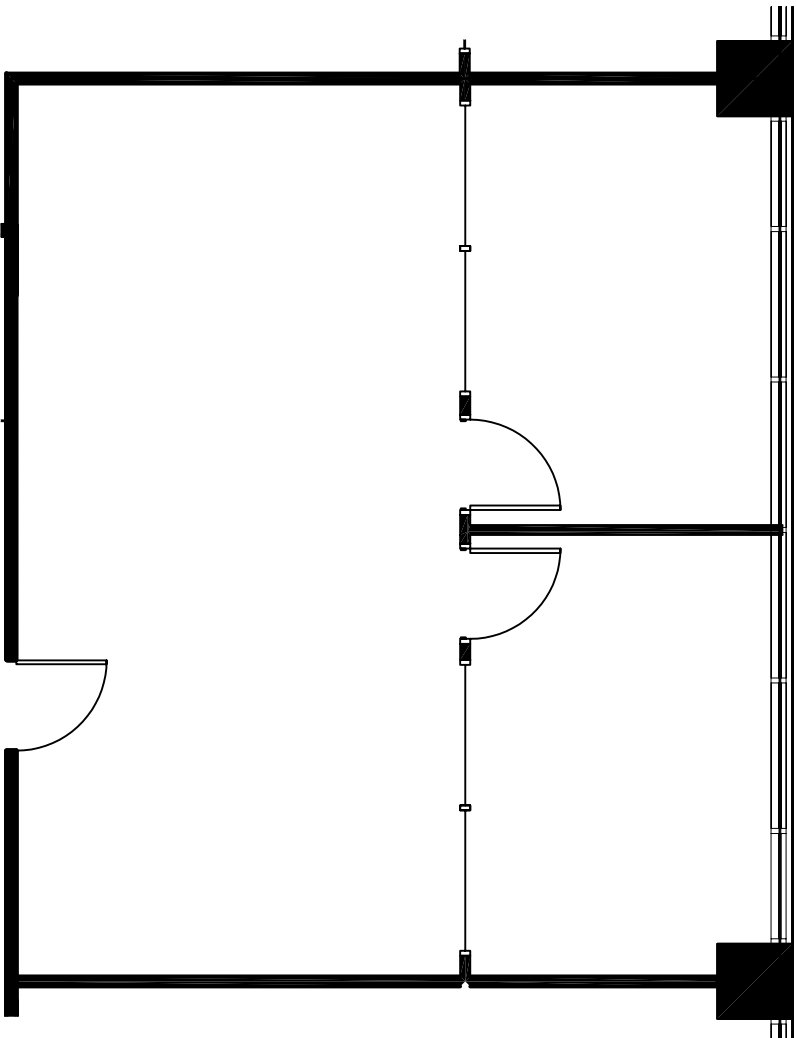

TWO CITY PLACE

SUITE 540
APPROX. 908 RSF

100 THROCKMORTON, FORT WORTH, TX 76102

KEY PLAN
5th FLOOR

09.04.07