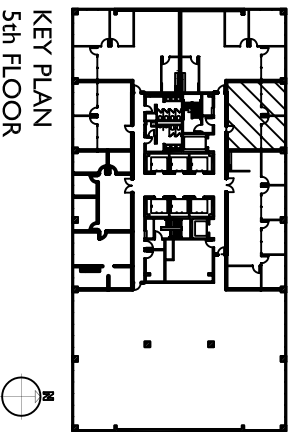

TWO CITY PLACE

SUITE 540
APPROX. 908 RSF

100 THROCKMORTON, FORT WORTH, TX 76102

KEY PLAN
5th FLOOR

09.04.07