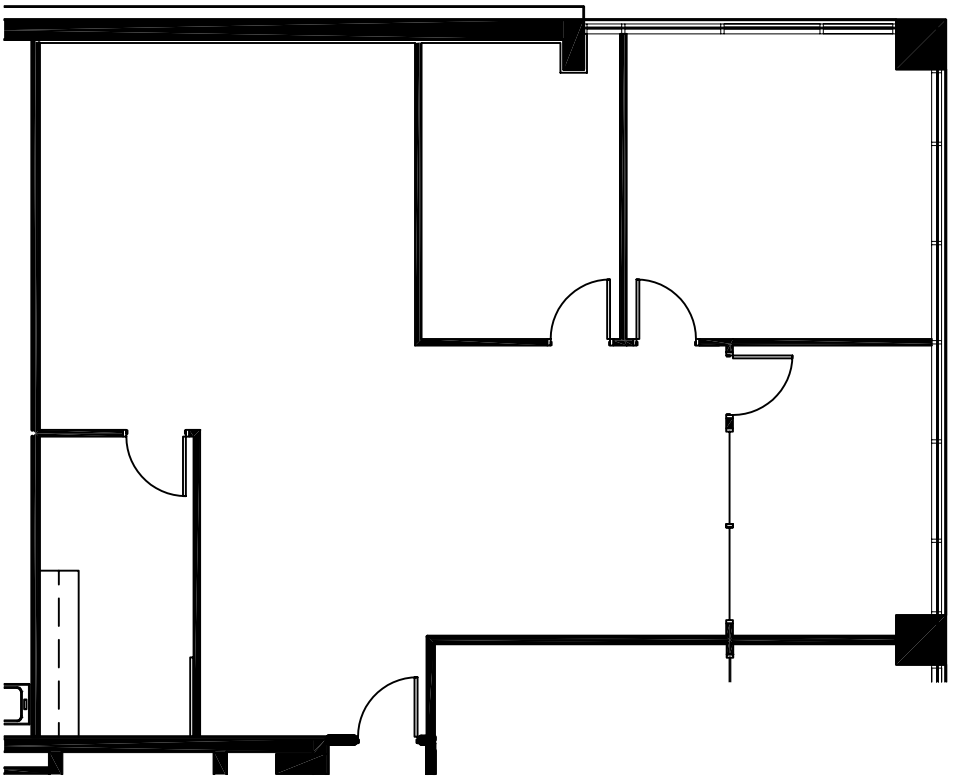

# TWO CITY PLACE

SUITE 530  
APPROX. 1,789 RSF

100 THROCKMORTON, FORT WORTH, TX 76102

KEY PLAN  
5th FLOOR