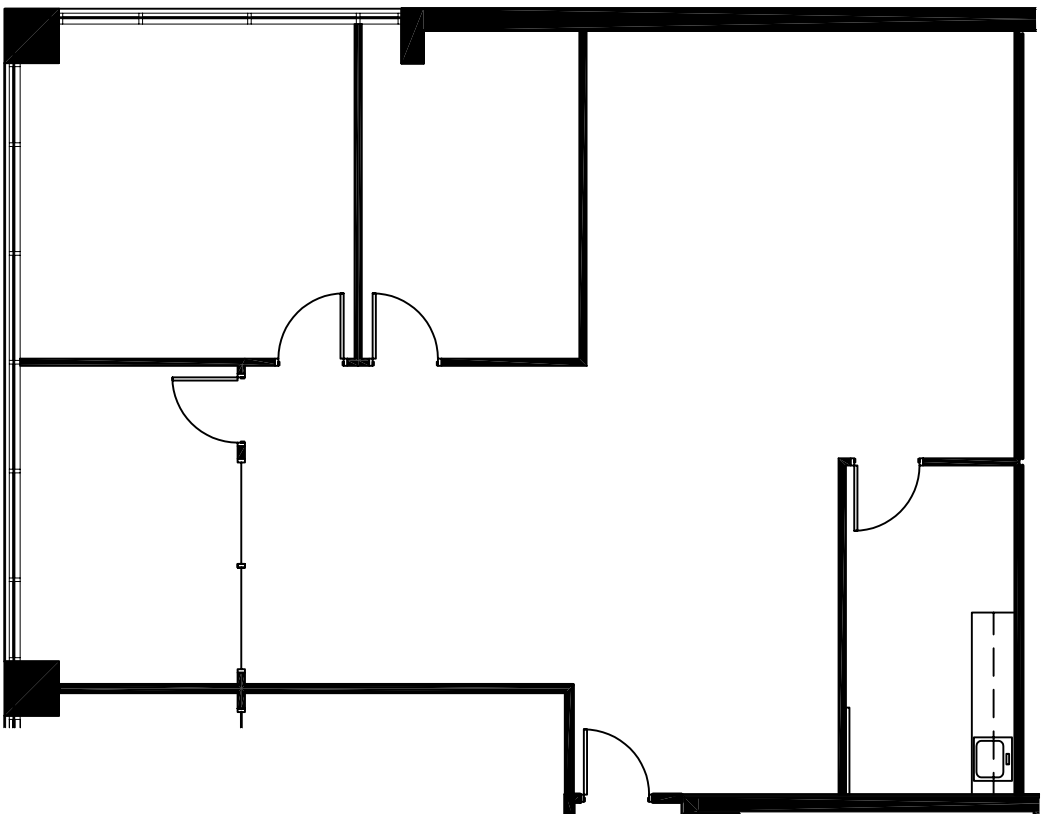

TWO CITY PLACE

SUITE 520
APPROX. 1,738 RSF

KEY PLAN
5th FLOOR

100 THROCKMORTON, FORT WORTH, TX 76102

idGROUP
09.04.07