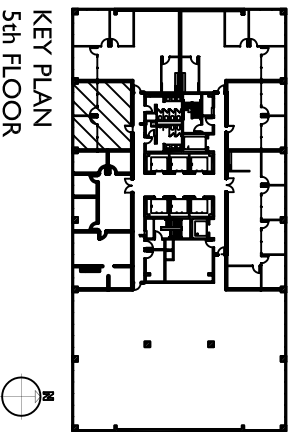

# TWO CITY PLACE

SUITE 510  
APPROX. 887 RSF

100 THROCKMORTON, FORT WORTH, TX 76102

KEY PLAN  
5th FLOOR