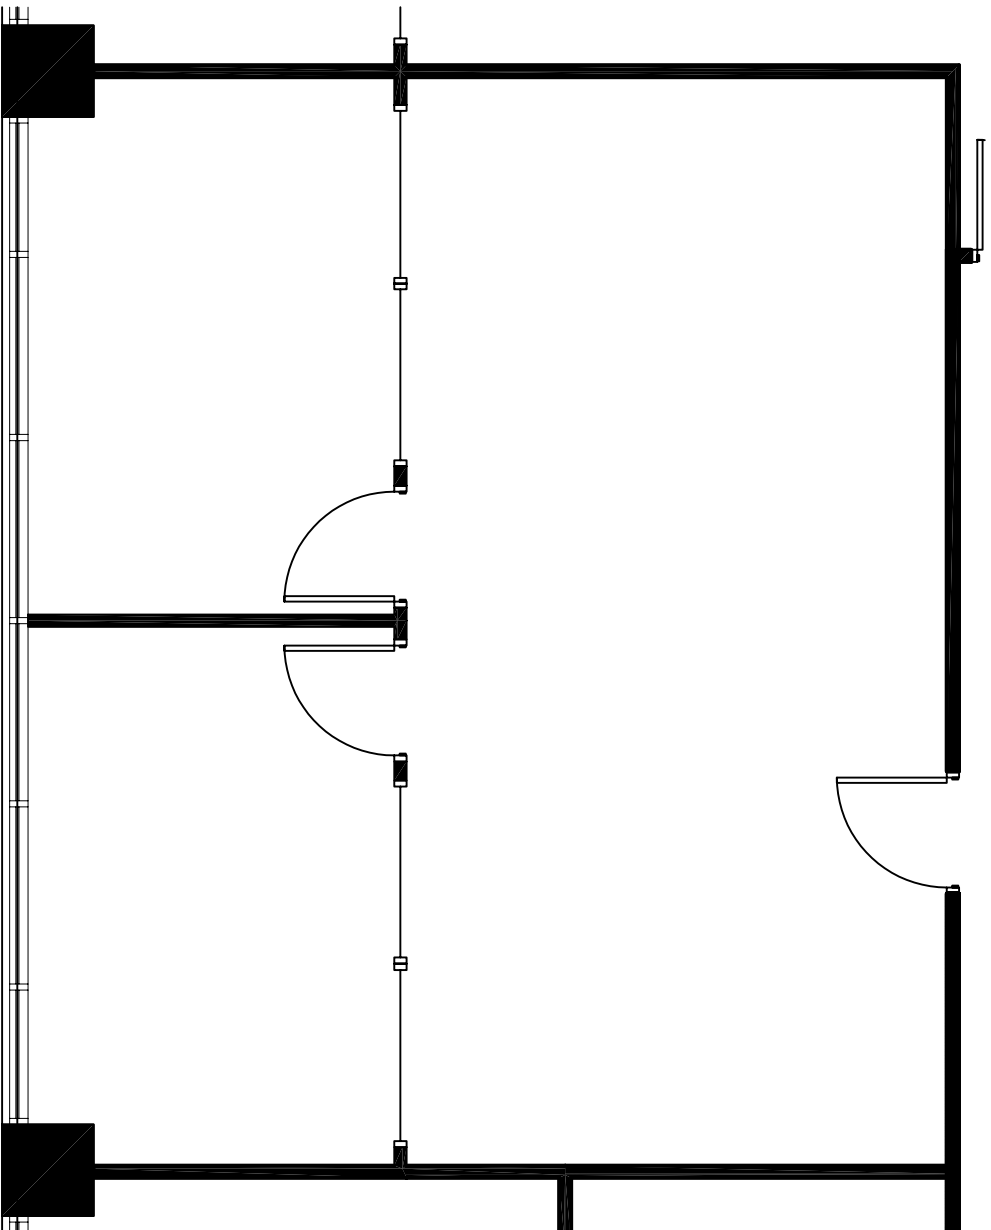

# TWO CITY PLACE

SUITE 510  
APPROX. 887 RSF

100 THROCKMORTON, FORT WORTH, TX 76102

KEY PLAN  
5th FLOOR