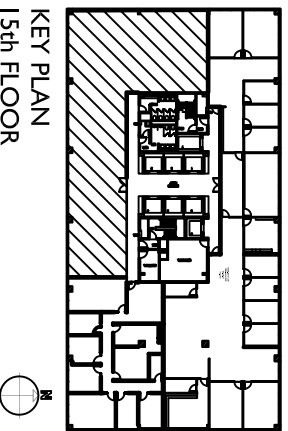

TWO CITY PLACE

SUITE 1510
APPROX. 4,759 RSF

100 THROCKMORTON, FORT WORTH, TX 76102

09.04.07